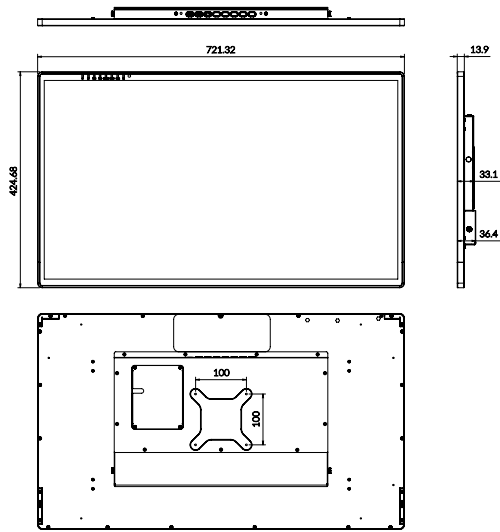

Features

- 31.5" ePaper display with 2560 × 1440 resolution
- Six-color imaging: blue, red, yellow, green, white, and black
- Built-in LED indicators for system status display
- Wireless connectivity: Wi-Fi, Bluetooth® 5 (LE), and optional Wi-Fi HaLow
- Sleek 13.7 mm aluminum bezel provides a durable, premium look and a distraction-free viewing experience
- Supports PP3 battery power
- Supports USB-C and USB-OTG
- Supports 12V DC adapter input
- IR remote control included

Specifications

Model	Itten-E315
Active area (Inch)	31.5"
Application	Indoor ePoster
Ink	E Ink Spectra™ 6
Resolution	2560 x 1440, 93ppi
Display Colors	Blue/Red/Yellow/Green/White/Black
Wireless Module	Wi-Fi 2.4GHz/ BLE 5.0/ Halow (option)
Wi-Fi/BLE Distance (m)	25
Operating environment	Temperature: 0°C ~ 50°C, Humidity: 10% ~ 80%
Storage environment	Temperature: -20°C ~ 60°C, Humidity: 10% ~ 80%
Battery	9V x 4 (2S2P, battery pack module)
Battery life	> 1.0 years (If 4 updates per day)
Turn page	18 sec, 25°C type
Buttons	Power / IR Pare / BLE / USB-C / USB OTG / Enter / Up / Down / Reset
LED	Green/Blue 2 color x 1 / Green x 7
I / O	USB-C, USB-OTG (Host, 5V, 0.5A)
External sensor	IR
External power	12V DC Jack

Itten-E315 Dimensions (Unit: mm)

**Versatile Mounting
Wall mount/Ceiling mount/Desktop stand**

ePaper Content Management System

Applications

Ordering Information

Part No.	Description
Itten-E315	31.5" ePaper Display