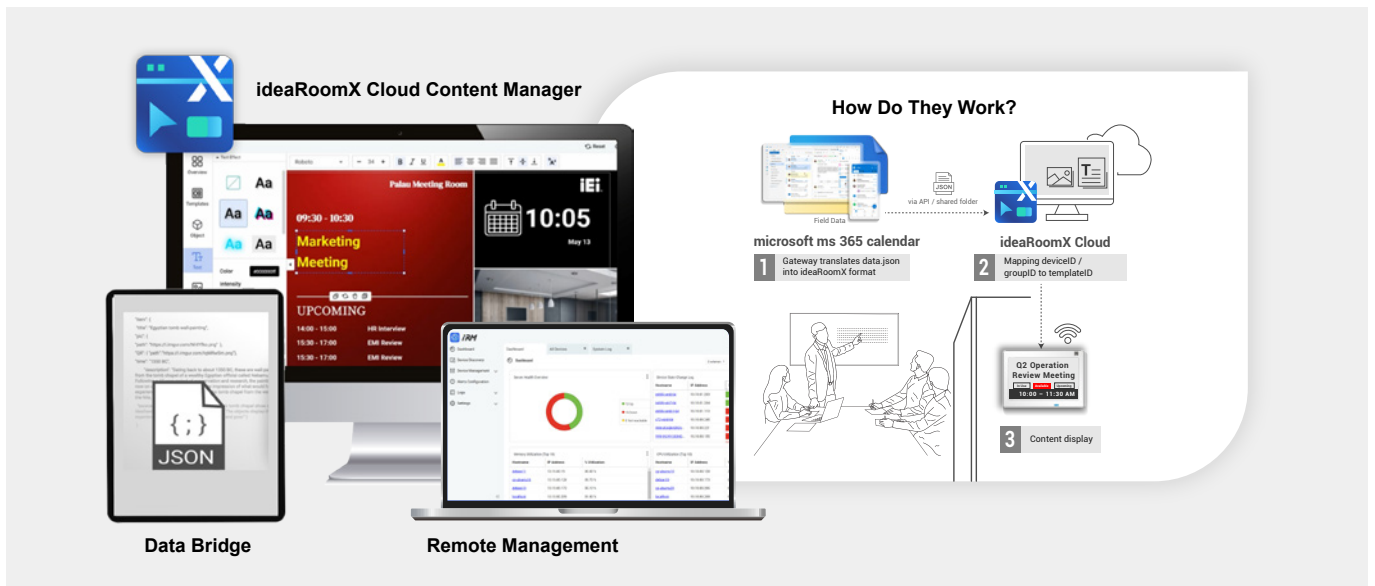

ePaper Content Management System