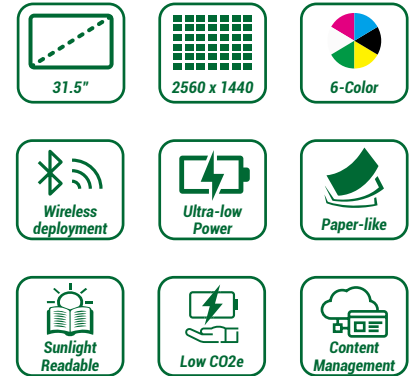

Itten-E315

31.5" ePaper Display

Itten-E315 is a 31.5" color ePaper display featuring next-generation E Ink Spectra 6 technology, designed for modern environments. It offers a glare visible, flash-free, backlight-free screen that provides a comfortable viewing experience. The ultra-slim aluminum chassis, modular front frame, and support for battery-powered wireless operation enable flexible installation without the need for wiring or renovation. Ideal for retail spaces, offices, exhibitions, and temporary setups, it integrates seamlessly into its surroundings while helping reduce energy consumption, lower installation costs, and support sustainability goals.

Features

- 31.5" ePaper display with 2560 × 1440 resolution
- Six-color imaging: blue, red, yellow, green, white, and black
- Built-in LED indicators for system status display
- Wireless connectivity: Wi-Fi, Bluetooth® 5 (LE), and optional Wi-Fi HaLow
- Sleek 13.7 mm aluminum bezel provides a durable, premium look and a distraction-free viewing experience
- Supports PP3 battery power
- Supports USB-C and USB-OTG
- Supports 12V DC adapter input
- IR remote control included

Specifications

Model	Itten-E315
Active area (Inch)	31.5"
Application	Indoor ePoster
Ink	E Ink Spectra™ 6
Resolution	2560 x 1440, 93ppi
Display Colors	Blue/Red/Yellow/Green/White/Black
Wireless Module	Wi-Fi 2.4GHz/ BLE 5.0/ Halow (option)
Wi-Fi/BLE Distance (m)	25
Operating environment	Temperature: 0°C ~ 50°C, Humidity: 10% ~ 80%
Storage environment	Temperature: -20°C ~ 60°C, Humidity: 10% ~ 80%
Battery	9V x 4 (2S2P, battery pack module)
Battery life	> 1.0 years (If 4 updates per day)
Turn page	18 sec, 25°C type
Buttons	Power / IR Pare / BLE / USB-C / USB OTG / Enter / Up / Down / Reset
LED	Green/Blue 2 color x 1 / Green x 7
I / O	USB-C, USB-OTG (Host, 5V, 0.5A)
External sensor	IR
External power	12V DC Jack