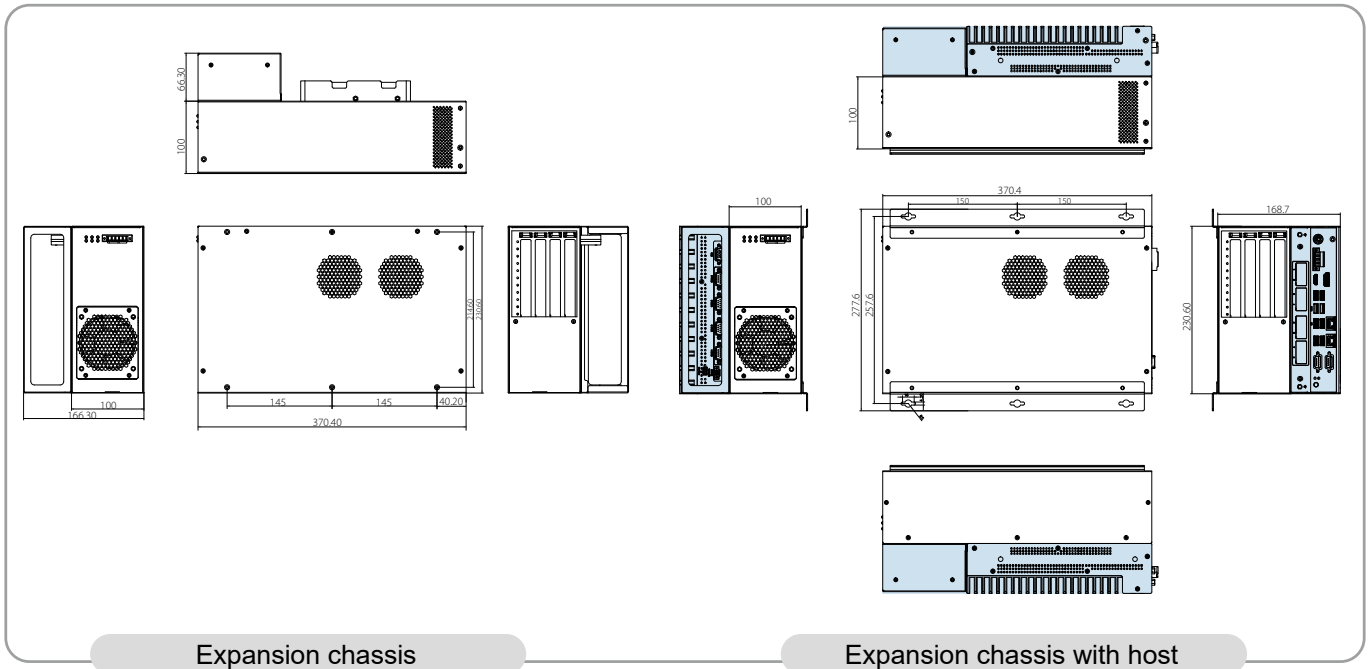

## 4-slot Single GPU Expansion Chassis

### Features

- 4-slot full-size chassis
- One 8cm cooling fan
- TANK-XM81 series compatible
- Maximum 75W for add-on card power
- Support IEI expansion power board, providing up to 380W power to GPU cards

### Specifications

<b>Model Name</b>	<b>TXC-XM81-G1</b>
Construction	Heavy duty metal
Expansion Slots	4 slots
Cooling Fans	1 x 8cm (3800rpm,40db)
Color	Black
Max Length of Expansion Card	339.8mm
Dimensions (DxWxH) (mm)	230.6 x 100 x 370.4 230.6 x 168.70 x 370.4 (with TANK-XM810)

### Dimensions (Unit: mm)