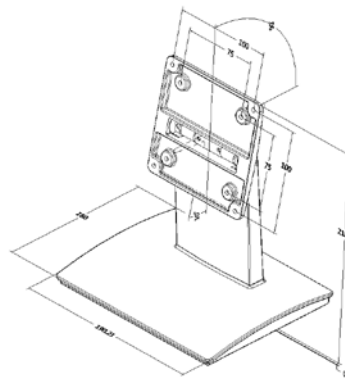

### • VESA 75/100 Easy Stand

STAND-C12-R10

STAND-C19-R10

Tilt Forward/Backward

STAND-C12-R10

STAND-C19-R10

### Ordering Information

Part No.	Description
STAND-C12-R10	5.7" ~ 12.1" VESA 100x100mm, 75x75mm PPC/Monitor Stand, support up to 7.5kg, Black color, RoHS
STAND-C19-R10	15"~19" VESA 100x100mm, 75x75mm PPC/Monitor Stand, support up to 15kg, Blackcolor, RoHS