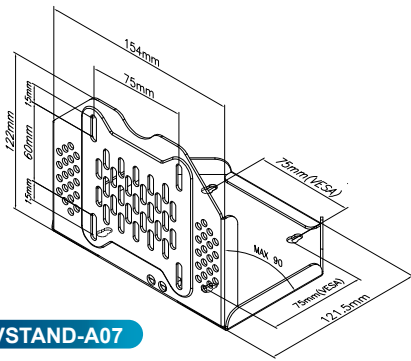

VSTAND-A10

VSTAND-A07