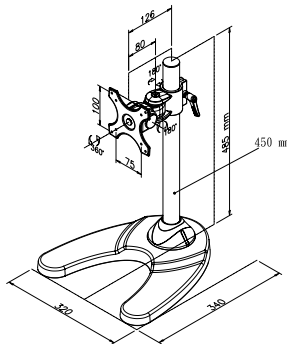

Ordering Information

Part No.	Description
STAND-210-R11	- Support VESA 75/100 standard - Weight capacity from 7kg~10kg