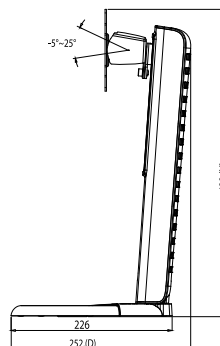

## Compliant with VESA Mounting Standards

IEI panel solutions have four mounting holes compliant with the VESA (Video Electronics Standards Association) mounting standard (75mm x 75mm/100mm x 100mm) on the rear panel for stand mounting and other mounting methods.

### • VESA 75/100 Universal Stand

STAND-A21-R10

Portrait/Landscape

Height Adjustment (13 cm)

Right/Left Pan (360°)

Forward/Backward Tilt (+25°/-5°)

## Ordering Information

Part No.	Description
STAND-A21-R10	15"~21" VESA 75x75 mm/100x100 mm PPC/Monitor Stand, support from 6 KG to ~12 KG, Black, RoHS

STAND-100

### Ordering Information

Part No.	Description
STAND-100-RS	<ul style="list-style-type: none"> <li>Material: Heavy-duty steel</li> <li>Adjustable display angle</li> <li>3kg to 8kg loading capacity</li> <li>Color: White (Pantone 413C)</li> </ul>