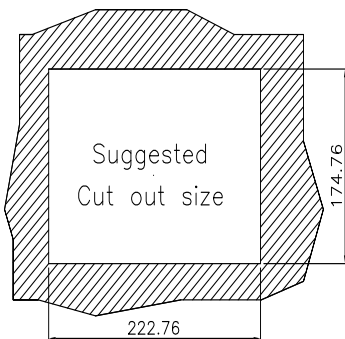

5. Panel Mounting

*Please refer to product datasheet for mounting way suggestion

Type A

Type B

6. Rack Mounting

Ordering Information

Part No.	Description
AFLRK-xx	For AFOLUX PPC/Monitor Series