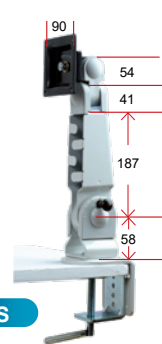

ARM-31-RS

3. ARM

VESA 75/100 Desk ARM

VESA	Model
75x75mm/100x100mm	ARM-11-RS
	ARM-31-RS

ARM-11-RS