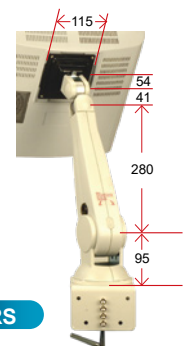

ARM-31-RS

Ordering Information

Part No.	Description
ARM-11-RS	LCD Monitor / PPC ARM, VESA 75/100, 3kg~6kg, RoHS
ARM-31-RS	LCD Monitor / PPC ARM, VESA 75/100, 7kg~14kg, RoHS