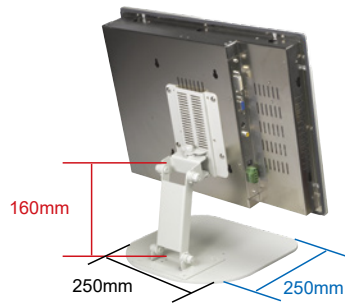

## Compliant with VESA Mounting Standards

IEI panel solutions have four mounting holes compliant with the VESA (Video Electronics Standards Association) mounting standard (75mm x 75mm/100mm x 100mm) on the rear panel for stand mounting and other mounting methods.

### • VESA 75/100 Universal Stand

STAND-A21-R10

Portrait/Landscape

Height Adjustment (13 cm)

Right/Left Pan (360°)

Forward/Backward Tilt (+25°/-5°)

## Ordering Information

Part No.	Description
STAND-A21-R10	15"~21" VESA 75x75 mm/100x100 mm PPC/Monitor Stand, support from 6 KG to ~12 KG, Black, RoHS

STAND-100

### Ordering Information

Part No.	Description
STAND-100-RS	<ul style="list-style-type: none"> <li>Material: Heavy-duty steel</li> <li>Adjustable display angle</li> <li>3kg to 8kg loading capacity</li> <li>Color: White (Pantone 413C)</li> </ul>