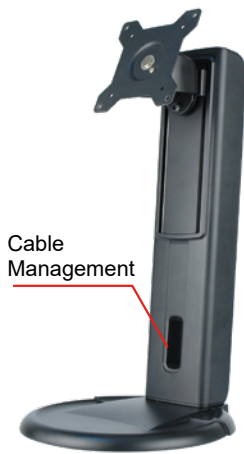

STAND-A21-R10