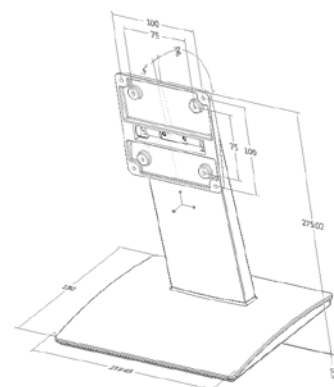

### • VESA 75/100 Easy Stand

STAND-C12-R10

STAND-C19-R10

Tilt Forward/Backward

STAND-C12-R10

STAND-C19-R10

### Ordering Information

Part No.	Description
STAND-C12-R10	5.7" ~ 12.1" VESA 100x100mm, 75x75mm PPC/Monitor Stand, support up to 7.5kg, Black color, RoHS
STAND-C19-R10	15"~19" VESA 100x100mm, 75x75mm PPC/Monitor Stand, support up to 15kg, Blackcolor, RoHS