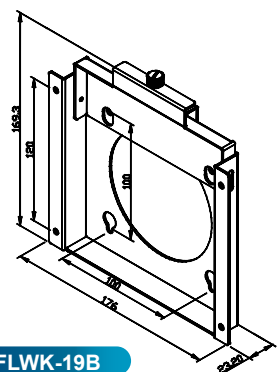

AFLWK-19B

Ordering Information

Part No.	Description
AFLWK-12	5.6"~12" VESA 75x75mm PPC/Monitor Wall Mount Kit with Retention Screw, Silver color, RoHS
AFLWK-19B	15"~19" VESA 100x100mm PPC/Monitor Wall Mount Kit with Retention Screw, Silver color, RoHS