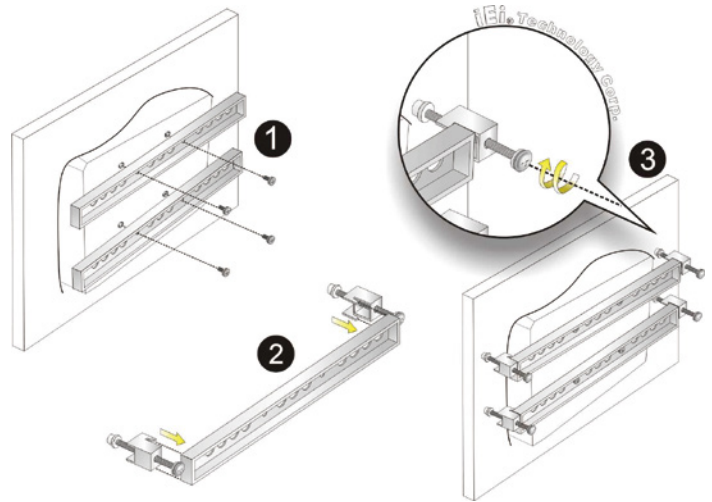

5. Panel Mounting

*Please refer to product datasheet for mounting way suggestion

Type A

Type B

6. Rack Mounting

Ordering Information

Part No.	Description
AFLRK-xx	For AFOLUX PPC/Monitor Series