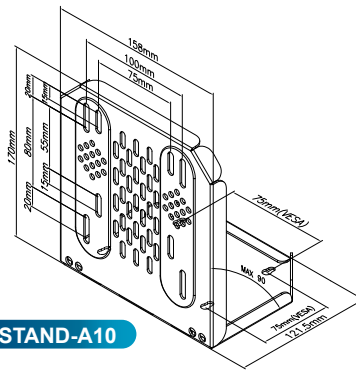

VSTAND-A12

VSTAND-A10