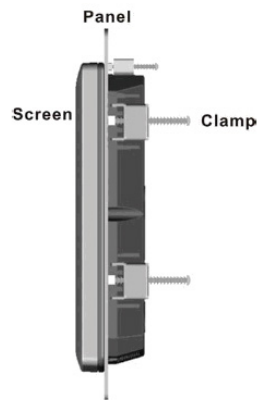

5. Panel Mounting

*Please refer to product datasheet for mounting way suggestion

Type A

Type B

6. Rack Mounting

Ordering Information

Part No.	Description
AFLRK-xx	For AFOLUX PPC/Monitor Series