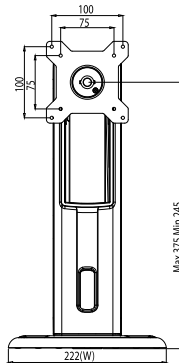

## Compliant with VESA Mounting Standards

IEI panel solutions have four mounting holes compliant with the VESA (Video Electronics Standards Association) mounting standard (75mm x 75mm/100mm x 100mm) on the rear panel for stand mounting and other mounting methods.

### • VESA 75/100 Universal Stand

STAND-A21-R10

Portrait/Landscape

Height Adjustment (13 cm)

Right/Left Pan (360°)

Forward/Backward Tilt (+25°/-5°)

## Ordering Information

Part No.	Description
STAND-A21-R10	15"~21" VESA 75x75 mm/100x100 mm PPC/Monitor Stand, support from 6 KG to ~12 KG, Black, RoHS

STAND-100

### Ordering Information

Part No.	Description
STAND-100-RS	<ul style="list-style-type: none"> <li>Material: Heavy-duty steel</li> <li>Adjustable display angle</li> <li>3kg to 8kg loading capacity</li> <li>Color: White (Pantone 413C)</li> </ul>