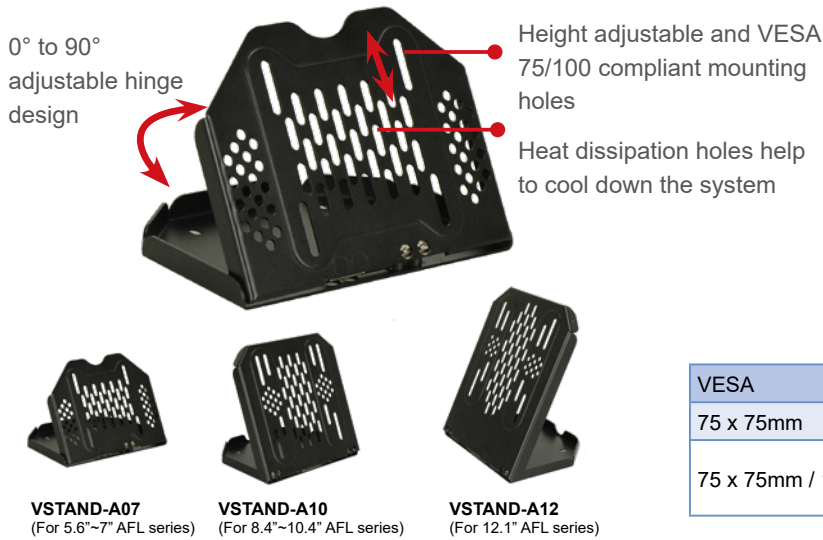

2. V-STAND

VESA Multi-Mounting Stand

IEI patented multi-mounting V-Stand allows wall, ceiling, desk, rear and side mounting to meet diverse applications. Its 0° to 90° adjustable hinge design provides optimal viewing in various environments, such as kitchen, room or shelf.