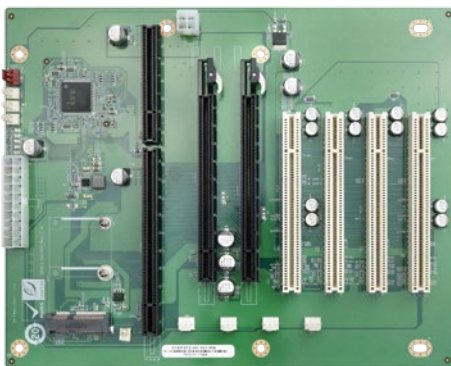

HPXE2-8S1-R10

Ordering Information

HPXE2-8S1-R10	8-slot PICMG 1.3 backplane for half-size SBC, with four PCI slots and two PCIe x16 slot (x8 signal) (PCIe Gen 3.0)
PAC-125G	10-slot full-size compact chassis
RACK-3000G	4U 14-slot full-size rack-mount chassis
RACK-360G	4U 14-slot full-size rack-mount chassis