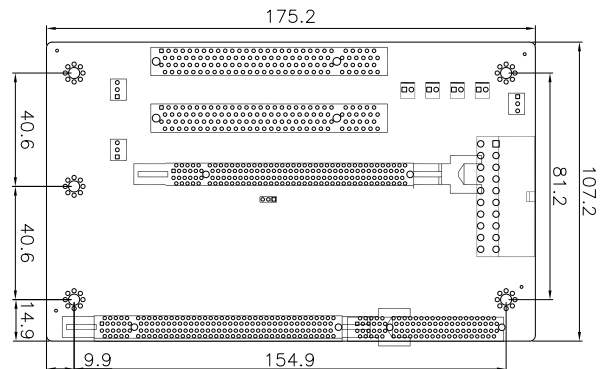

PICMG 1.3 Passive Backplane for Half-Size CPU Card

Selection Guide

 PAC series wall-mount chassis

 4U rack-mount chassis

PICMG 1.3 (PCIe+PCI)	Model	HPE2-3S1	HPXE2-5S1	HPXE2-6S1	HPXE2-7S1	HPXE2-8S1
Total Slot		5	5	6	7	8
Expansion Slots	PCIe x16	1 (Gen 3.0)	1 (Gen 3.0)	1 (Gen 3.0)		
	PCIe x8				2 (Gen 3.0)	2 (Gen 3.0)
	PCIe x4	1 (Gen 3.0)				
	PCIe x1					
	PCI-X					
	PCI		2	3	3	4
PSU Type			24+4-pin ATX	24+4-pin ATX	24+4-pin ATX	24+4-pin ATX
Chassis Option		PAC-400AI PR-1500G	PR-1500G	PAC-1000 PAC-106G	PAC-700G PAC-1700G	PAC-125G
		RACK-500AI	RACK-500G			RACK-3000G RACK-360G
Note		ATX power	ATX power	ATX power	ATX power	ATX power

HPE2-3S1-R10

Ordering Information

HPE2-3S1-R10	5-slot PICMG 1.3 backplane for half-size SBC, with one PCIe x16 Slot and one PCIe x4 slot, RoHS (PCIe Gen 3.0)
PAC-400AI	4-slot half-size compact chassis
PR-1500G	5-slot half-size compact chassis
RACK-500AI	5U 5-slot full-size rackmount chassis

HPXE2-5S1-R10

Ordering Information

HPXE2-5S1-R10	5-slot PICMG 1.3 backplane for half-size SBC, with two PCI slots and one PCIe x16 slot (x16 signal) (PCIe Gen 3.0)
PR-1500G	5-slot half-size compact chassis
RACK-500G	5U 5-slot full-size rackmount chassis

HPXE2-6S1-R10

Ordering Information

HPXE2-6S1-R10	6-slot PICMG 1.3 backplane for half-size SBC, with three PCI slots and one PCIe x16 slot (x16 signal) (PCIe Gen 3.0)
PAC-1000G	6-slot full-size compact chassis
PAC-106G	6-slot full-size compact chassis