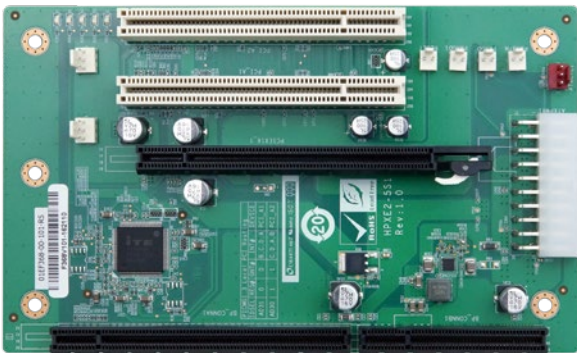

PICMG 1.3 Passive Backplane for Half-Size CPU Card

Selection Guide

 PAC series wall-mount chassis

 4U rack-mount chassis

PICMG 1.3 (PCIe+PCI)	Model	HPE2-3S1	HPXE2-5S1	HPXE2-6S1	HPXE2-7S1	HPXE2-8S1
Total Slot		5	5	6	7	8
Expansion Slots	PCIe x16	1 (Gen 3.0)	1 (Gen 3.0)	1 (Gen 3.0)		
	PCIe x8				2 (Gen 3.0)	2 (Gen 3.0)
	PCIe x4	1 (Gen 3.0)				
	PCIe x1					
	PCI-X					
	PCI		2	3	3	4
PSU Type			24+4-pin ATX	24+4-pin ATX	24+4-pin ATX	24+4-pin ATX
Chassis Option		PAC-400AI PR-1500G	PR-1500G	PAC-1000 PAC-106G	PAC-700G PAC-1700G	PAC-125G
		RACK-500AI	RACK-500G			RACK-3000G RACK-360G
Note		ATX power	ATX power	ATX power	ATX power	ATX power

HPE2-3S1-R10

Ordering Information

HPE2-3S1-R10	5-slot PICMG 1.3 backplane for half-size SBC, with one PCIe x16 Slot and one PCIe x4 slot, RoHS (PCIe Gen 3.0)
PAC-400AI	4-slot half-size compact chassis
PR-1500G	5-slot half-size compact chassis
RACK-500AI	5U 5-slot full-size rackmount chassis

HPXE2-5S1-R10

Ordering Information

HPXE2-5S1-R10	5-slot PICMG 1.3 backplane for half-size SBC, with two PCI slots and one PCIe x16 slot (x16 signal) (PCIe Gen 3.0)
PR-1500G	5-slot half-size compact chassis
RACK-500G	5U 5-slot full-size rackmount chassis

HPXE2-6S1-R10

Ordering Information

HPXE2-6S1-R10	6-slot PICMG 1.3 backplane for half-size SBC, with three PCI slots and one PCIe x16 slot (x16 signal) (PCIe Gen 3.0)
PAC-1000G	6-slot full-size compact chassis
PAC-106G	6-slot full-size compact chassis