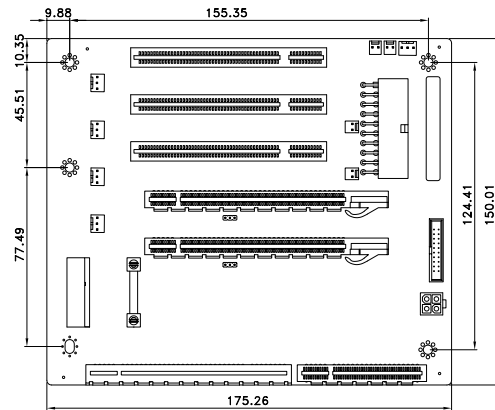

HPXE2-7S1-R10

Ordering Information

HPXE2-7S1-R10	7-slot PICMG 1.3 backplane for half-size SBC, with three PCI slots and two PCIe x16 slots (x8 signal) (PCIe Gen 3.0)
PAC-700G	7-slot half-size compact chassis
PAC-1700G	7-slot full-size compact chassis