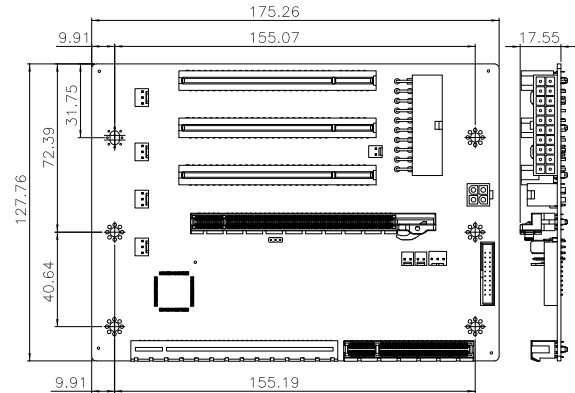

HPXE2-6S1-R10

Ordering Information

HPXE2-6S1-R10	6-slot PICMG 1.3 backplane for half-size SBC, with three PCI slots and one PCIe x16 slot (x16 signal) (PCIe Gen 3.0)
PAC-1000G	6-slot full-size compact chassis
PAC-106G	6-slot full-size compact chassis