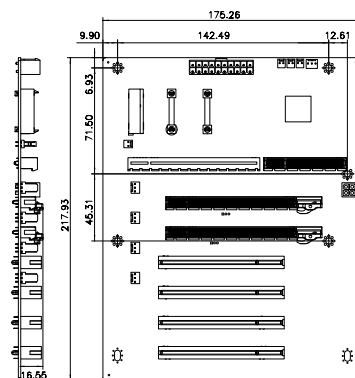

HPXE2-8S1-R10

Ordering Information

HPXE2-8S1-R10	8-slot PICMG 1.3 backplane for half-size SBC, with four PCI slots and two PCIe x16 slot (x8 signal) (PCIe Gen 3.0)
PAC-125G	10-slot full-size compact chassis
RACK-3000G	4U 14-slot full-size rack-mount chassis
RACK-360G	4U 14-slot full-size rack-mount chassis