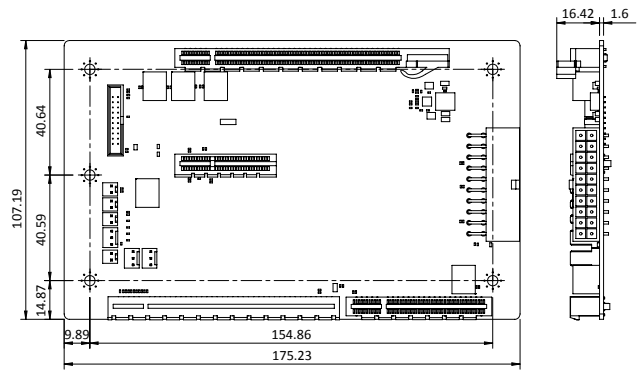

PICMG 1.3 Passive Backplane for Half-Size CPU Card

Selection Guide

 PAC series wall-mount chassis

 4U rack-mount chassis

PICMG 1.3 (PCIe+PCI)	Model	HPE2-3S1	HPXE2-5S1	HPXE2-6S1	HPXE2-7S1	HPXE2-8S1
Total Slot		5	5	6	7	8
Expansion Slots	PCIe x16	1 (Gen 3.0)	1 (Gen 3.0)	1 (Gen 3.0)		
	PCIe x8				2 (Gen 3.0)	2 (Gen 3.0)
	PCIe x4	1 (Gen 3.0)				
	PCIe x1					
	PCI-X					
	PCI		2	3	3	4
PSU Type			24+4-pin ATX	24+4-pin ATX	24+4-pin ATX	24+4-pin ATX
Chassis Option		PAC-400AI PR-1500G	PR-1500G	PAC-1000 PAC-106G	PAC-700G PAC-1700G	PAC-125G
		RACK-500AI	RACK-500G			RACK-3000G RACK-360G
Note		ATX power	ATX power	ATX power	ATX power	ATX power

HPE2-3S1-R10

Ordering Information

HPE2-3S1-R10	5-slot PICMG 1.3 backplane for half-size SBC, with one PCIe x16 Slot and one PCIe x4 slot, RoHS (PCIe Gen 3.0)
PAC-400AI	4-slot half-size compact chassis
PR-1500G	5-slot half-size compact chassis
RACK-500AI	5U 5-slot full-size rackmount chassis

HPXE2-5S1-R10

Ordering Information

HPXE2-5S1-R10	5-slot PICMG 1.3 backplane for half-size SBC, with two PCI slots and one PCIe x16 slot (x16 signal) (PCIe Gen 3.0)
PR-1500G	5-slot half-size compact chassis
RACK-500G	5U 5-slot full-size rackmount chassis