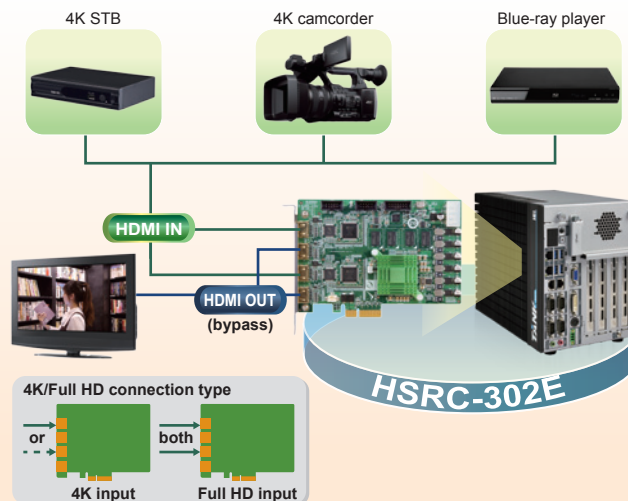

# HSRC-302E

PCI Express Uncompressed Video/Audio Capture Card with two Channel HDMI Inputs and Two Channel HDMI Bypass Outputs, 4K@30p, 1920x1080@60p

### Features

- 2-channel HDMI input and 2-channel HDMI bypass output
- Either one HDMI input supports 4K video signal
- Supports for 4:2:2 color spaces to provide the highest quality for your images
- HDMI bypass output supports video no delay pass through up to 4K@30, so you can watch original video while video processing
- Designed for professional video, machine vision, broadcast & post production industries
- For multi-channel audio mastering, 24-bit 48kHz audio provides the power you need to integrate into any audio environment
- Windows/Linux OS supported

#### Interface

Input	Video input channel	2 channel
	Video input type	HDMI 1.4a
	Audio input channel	2 channel
	Audio input type	HDMI 1.4a (stereo)
No Delay Pass Through	Video output channel	2 channel
	Video output type	HDMI 1.4a
	Audio output channel	2 channel
	Audio output type	HDMI 1.4a (stereo)

### Ordering Information

Part No.	Description
HSRC-302E-R10	PCI Express Uncompressed video/audio capture card with two channel HDMI inputs and two channel HDMI outputs, 4K@30p, 1920x1080@60p