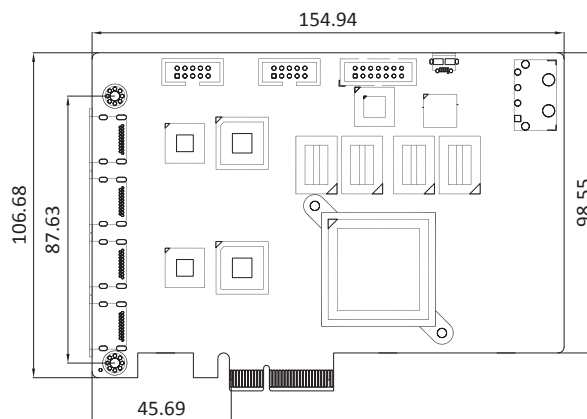

#### PC Interface

Type	PCIe x4
------	---------

#### Video Processing

Color Space	RGB / YUV
Video Input Resolution	3840 x 2160 24p/25p/30p
	1920 x 1080 24p/25p/30p/50p/60p
	1920 x 1080 60i/59.94i/50i
	1280 x 720 60p/50p
Video Preview	3840x2160 24p/25p/30p
	1920 x 1080 24p/25p/30p/50p/60p
	1920 x 1080 60i/59.94i/50i
	1280 x 720 60p/50p

### Dimensions (Unit: mm)

#### Others

Dimensions	155 mm x 111 mm
Operating Temperature	0°C ~ 60°C, non-condensing
Power Consumption	15W