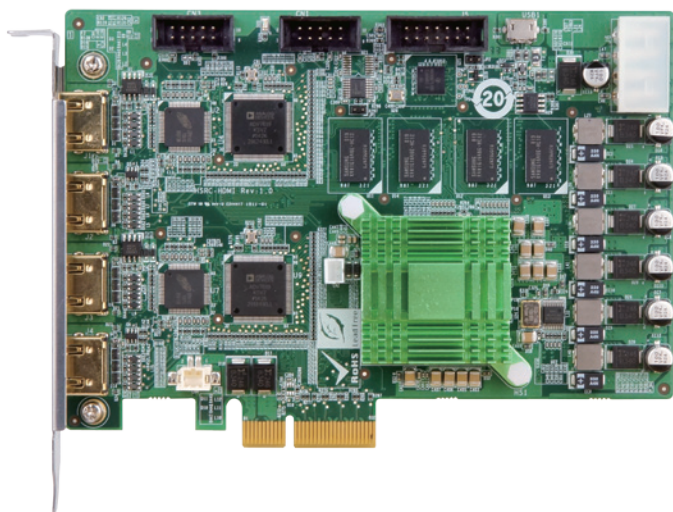

# HSRC-302E

PCI Express Uncompressed Video/Audio Capture Card with two Channel HDMI Inputs and Two Channel HDMI Bypass Outputs, 4K@30p, 1920x1080@60p

### Features

- 2-channel HDMI input and 2-channel HDMI bypass output
- Either one HDMI input supports 4K video signal
- Supports for 4:2:2 color spaces to provide the highest quality for your images
- HDMI bypass output supports video no delay pass through up to 4K@30, so you can watch original video while video processing
- Designed for professional video, machine vision, broadcast & post production industries
- For multi-channel audio mastering, 24-bit 48kHz audio provides the power you need to integrate into any audio environment
- Windows/Linux OS supported