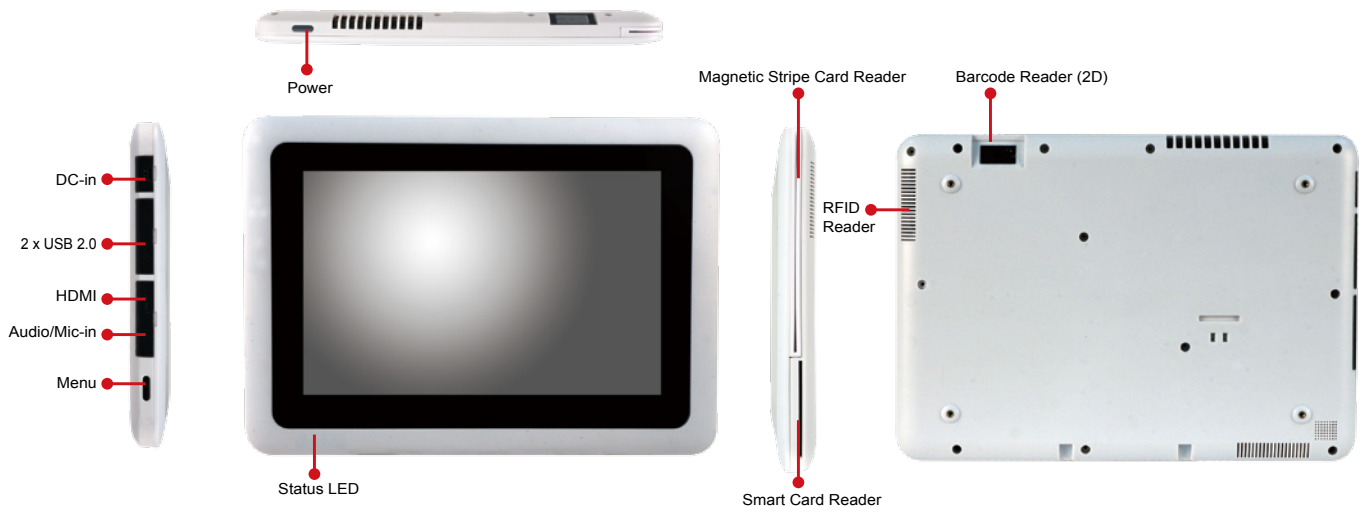

## Features

- 10.1" TFT LCD with capacitive touch
- Intel® Celeron® 1007U or Intel® Core™ i7-3517UE platform
- Powered by Windows® Embedded Standard 7
- Built-in Bluetooth and Wi-Fi
- Built-in smart card reader and magnetic stripe card reader
- 1D/2D barcode reader, 13.56MHz RFID reader
- Optional Windows® 8 operating system

## Specifications

Model		ICECARE-10W
Display	LCD Size	10.1" TFT LCD
	Brightness (cd/m <sup>2</sup> )	350
	Max. Resolution (HxV)	1280 x 800
	Viewing Angle	85/85/85/85 Deg.
	Touchscreen	Capacitive type
System	CPU	Intel® Celeron® 1007U or Intel® Core™ i7-3517UE platform
	OS	Windows Embedded Standard 7
	Memory	On-board 4GB DDR3
	Storage	Built-in 32GB mSATA
Communication	Wireless LAN	802.11b/g/n
	Bluetooth	Bluetooth 3.0
Data Collection	Barcode	1D/2D imager scan engine
	RFID	13.56MHz RFID supports ISO 14443A/B (MIFARE®, FeliCa™)
Indicators & Buttons	Keys	1 x Power button 1 x IEI menu
	LED Indicators	Battery Charging/Peripheral Device/Storage/Wireless
I/O Interface	Audio	1 x 1.5W Speaker
	USB	2 x USB 2.0
	Audio	1 x Audio/Mic-in
	Micro HDMI	1 x Micro HDMI
	Expansions	Smart card reader Magnetic stripe reader
Power	Power Adapter	Input AC: 100~240V Output DC: 19V / 2.1A
	Battery	14.8V 3500mAh, 51.8WH
	Power Consumption	19V@2.12A (with Intel i7-3517UE CPU and one 4GB DDR3 memory)
Environment	Operating Temperature	0°C~40°C
	Storage Temperature	-20°C~60°C
	Humidity	5%~95%, non-condensing
	Environmental Protection	IP 54 compliant front panel
Physical	Dimensions (LxWxH) (mm)	290 x 206.5 x 22.5
	Weight	1.1 kg