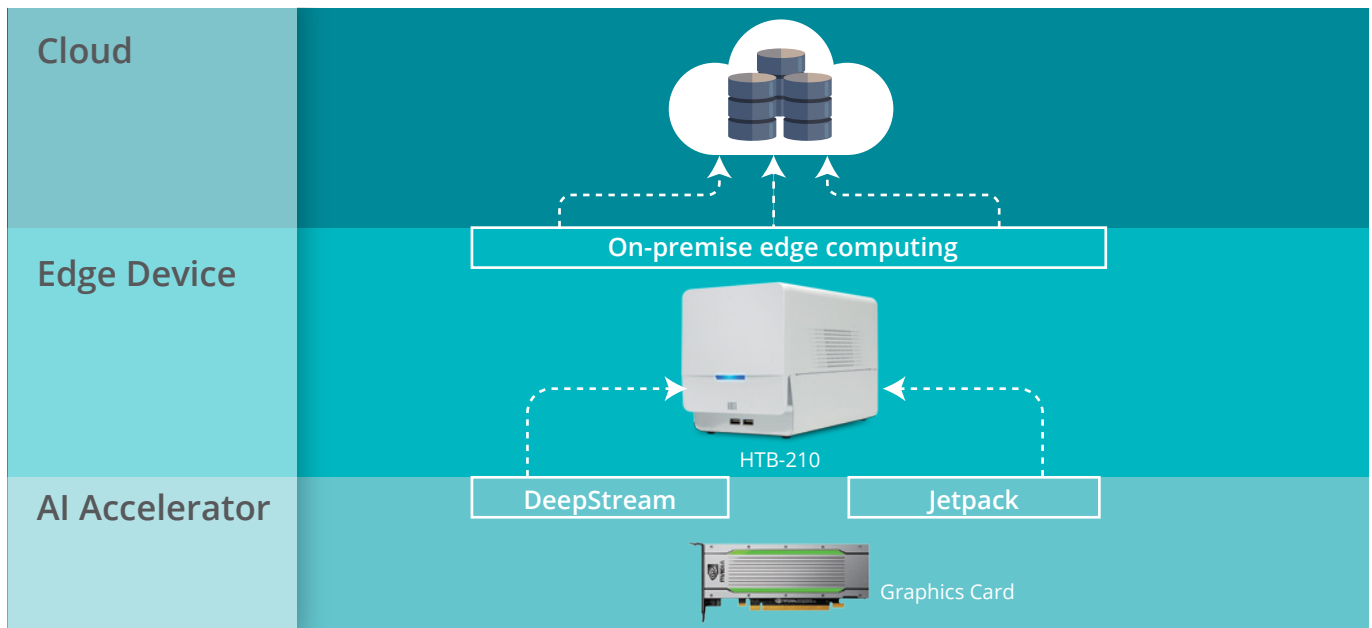

## » Deep Learning Inference Performance

IEI's AI edge systems are designed as a total solution for various applications and improving the performance and flexibility of medical imaging and industrial AI inference. With IEI's AI edge systems, our SI customers not only can design their deep learning software on the systems but also can market the system as a complete solution. This approach can simplify the workflow and processes of the system integration when launching the customized deep learning solution into the market.