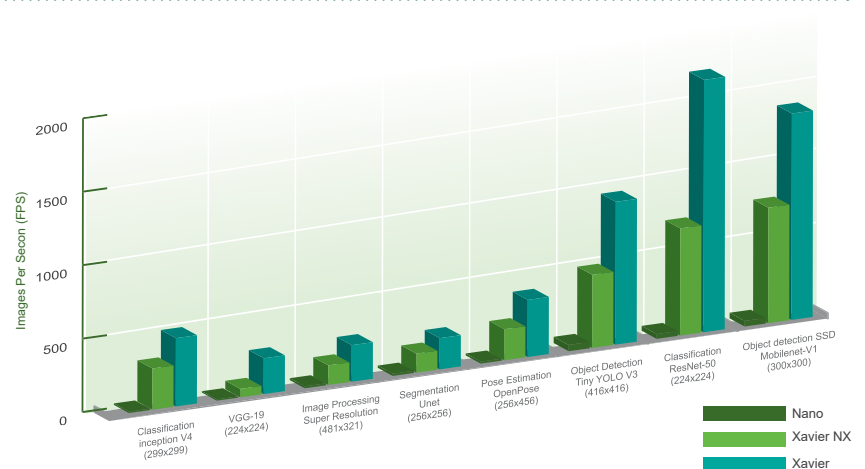

» IEI AI Edge Computing - Faster and Less Power

» Deep Learning Inference Performance

IEI's AI edge systems are designed as a total solution for various applications and improving the performance and flexibility of medical imaging and industrial AI inference. With IEI's AI edge systems, our SI customers not only can design their deep learning software on the systems but also can market the system as a complete solution. This approach can simplify the workflow and processes of the system integration when launching the customized deep learning solution into the market.

Source: <https://www.nvidia.com/en-us/>

» IEI Board Support Package (BSP) Service

We offer BSP services for our products. Our customers could easily download the utilities and software they need from our website.

<https://download.ieiworld.com/>