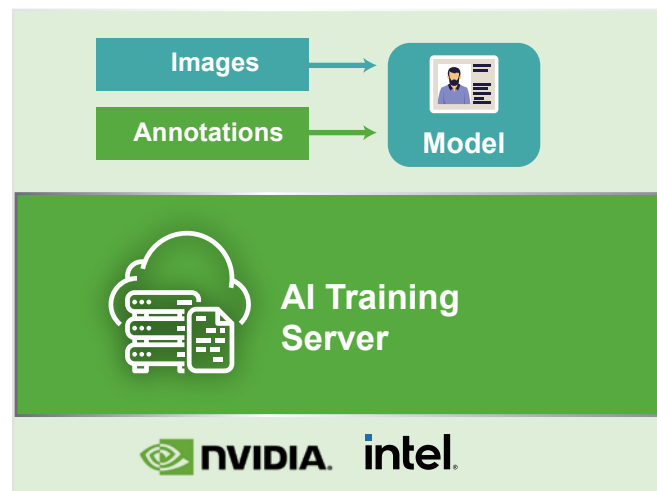

Today, most of AI technology still rely on the data center to execute the inference, which will increase the risk of real-time application for applications such as traffic monitoring, security CCTV, etc. Therefore, it's crucial to implement a low-latency, real-time edge computing platform. So IEI develop series of inference system for AI edge computing in different using environment.

➤ Traffic Monitoring

➤ Retail Store Monitoring

➤ Medical AI

➤ Attendance System

» AI Deep Learning Work Flow

Training

ONNX mxnet TensorFlow Caffe

Inferencing

OpenVINO TensorFlow Lite TensorRT

» IEI AI Training System

GRAND-C422-20D

The GRAND-C422-20D is an AI training system which has maximum expansion ability to add in AI computing accelerator cards for AI model training or inference.