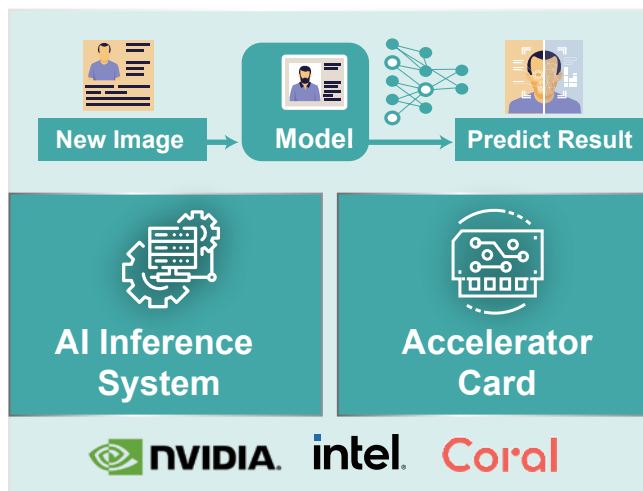

Today, most of AI technology still rely on the data center to execute the inference, which will increase the risk of real-time application for applications such as traffic monitoring, security CCTV, etc. Therefore, it's crucial to implement a low-latency, real-time edge computing platform. So IEI develop series of inference system for AI edge computing in different using environment.

➤ Traffic Monitoring

➤ Retail Store Monitoring

➤ Medical AI

➤ Attendance System

» AI Deep Learning Work Flow

Training

ONNX mxnet TensorFlow Caffe

Inferencing

OpenVINO TensorFlow Lite TensorRT

» IEI AI Training System

GRAND-C422-20D

The GRAND-C422-20D is an AI training system which has maximum expansion ability to add in AI computing accelerator cards for AI model training or inference.